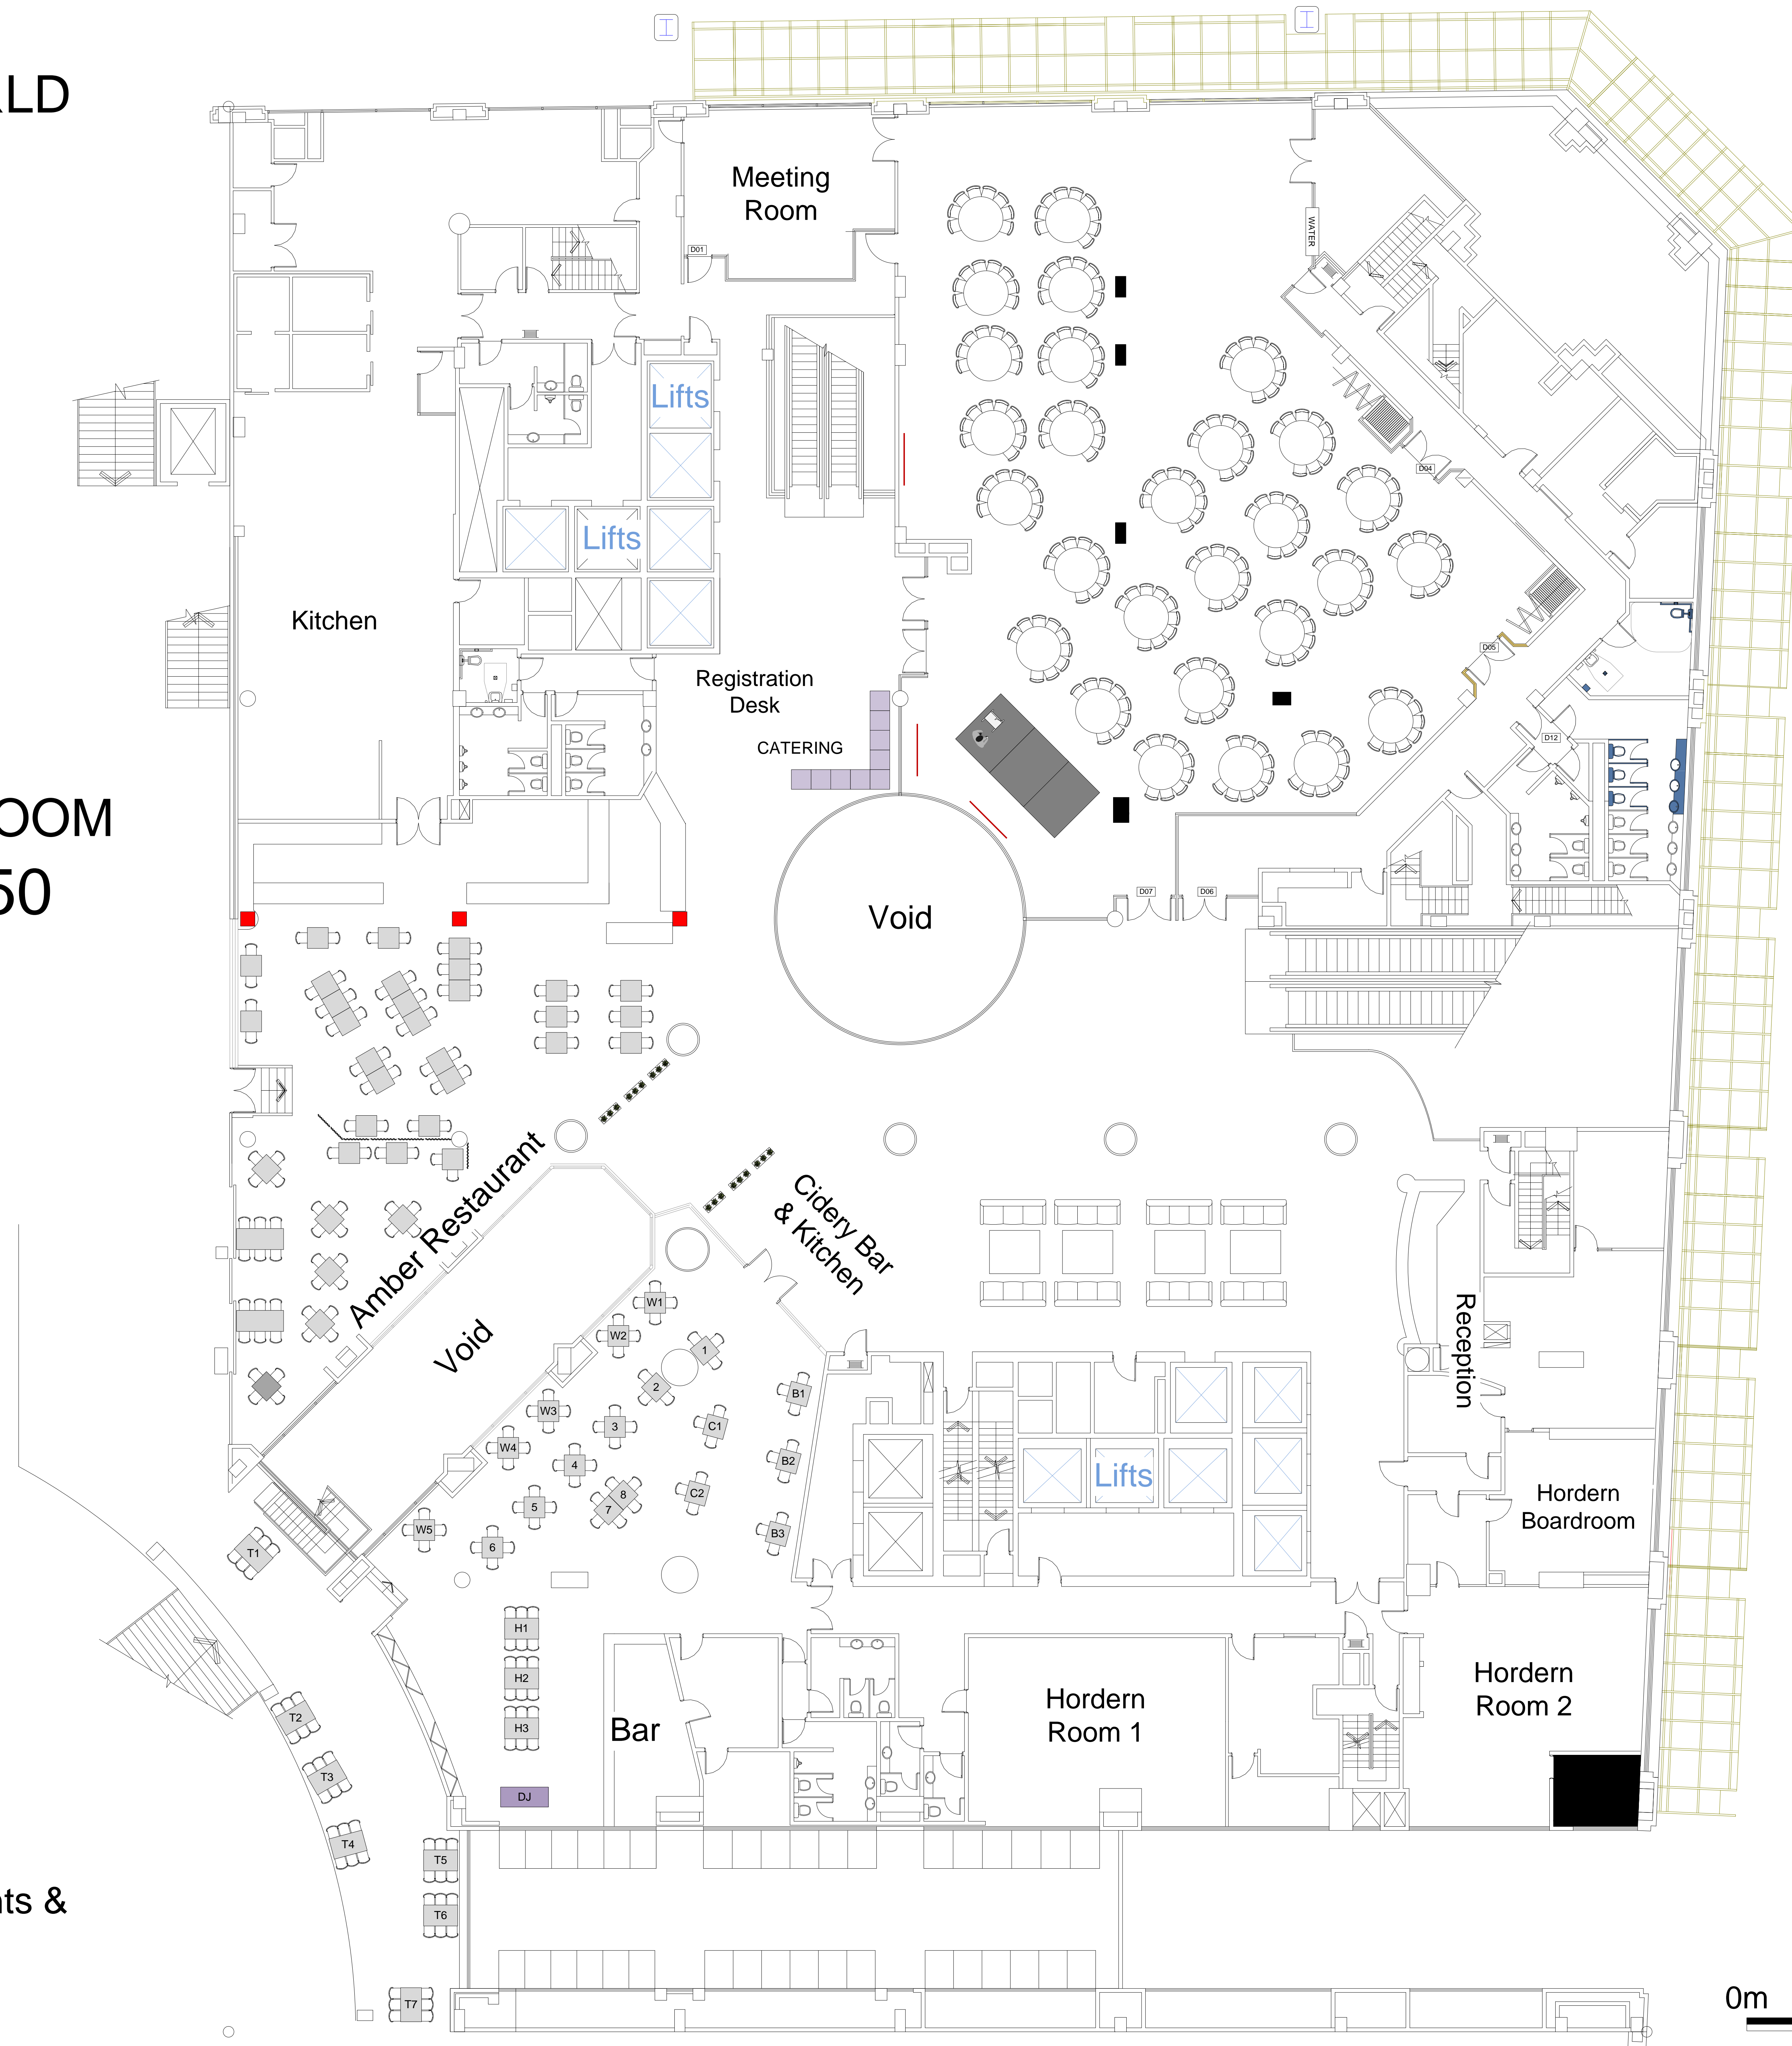

# RYDGES

WORLD SQUARE

## GRAND BALLROOM CABARET 250

Level 11 – Restaurants & Function Rooms

0m 7.5m 12.5m 25m